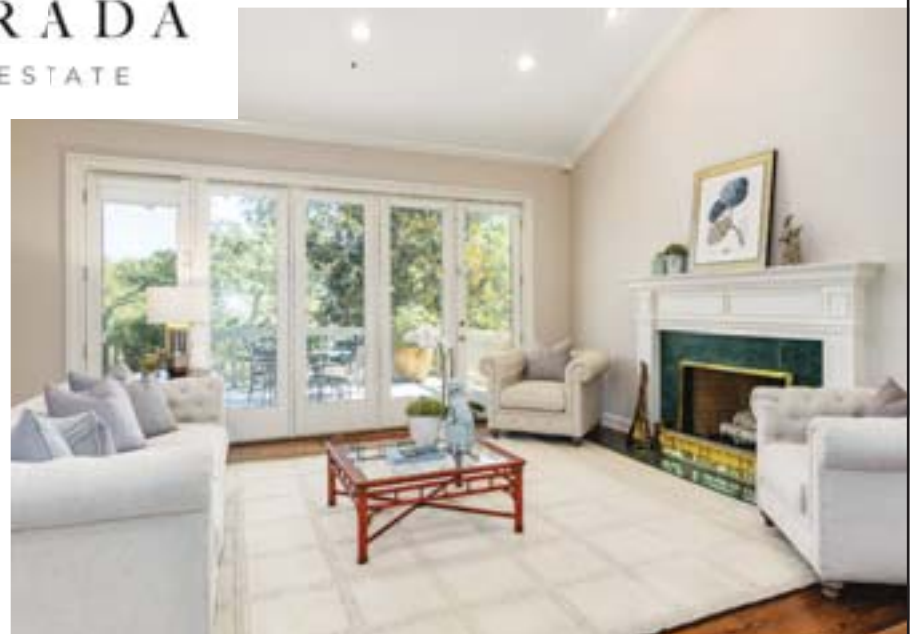

EMILY
ESTRADA
REAL ESTATE

31 Orinda View Rd

4 BED • 4 BATH

+/- 3,519 SQUARE FEET

APPROX .87 ACRES

OFFERED AT \$2,595,000

LISTING AGENT

Emily Estrada